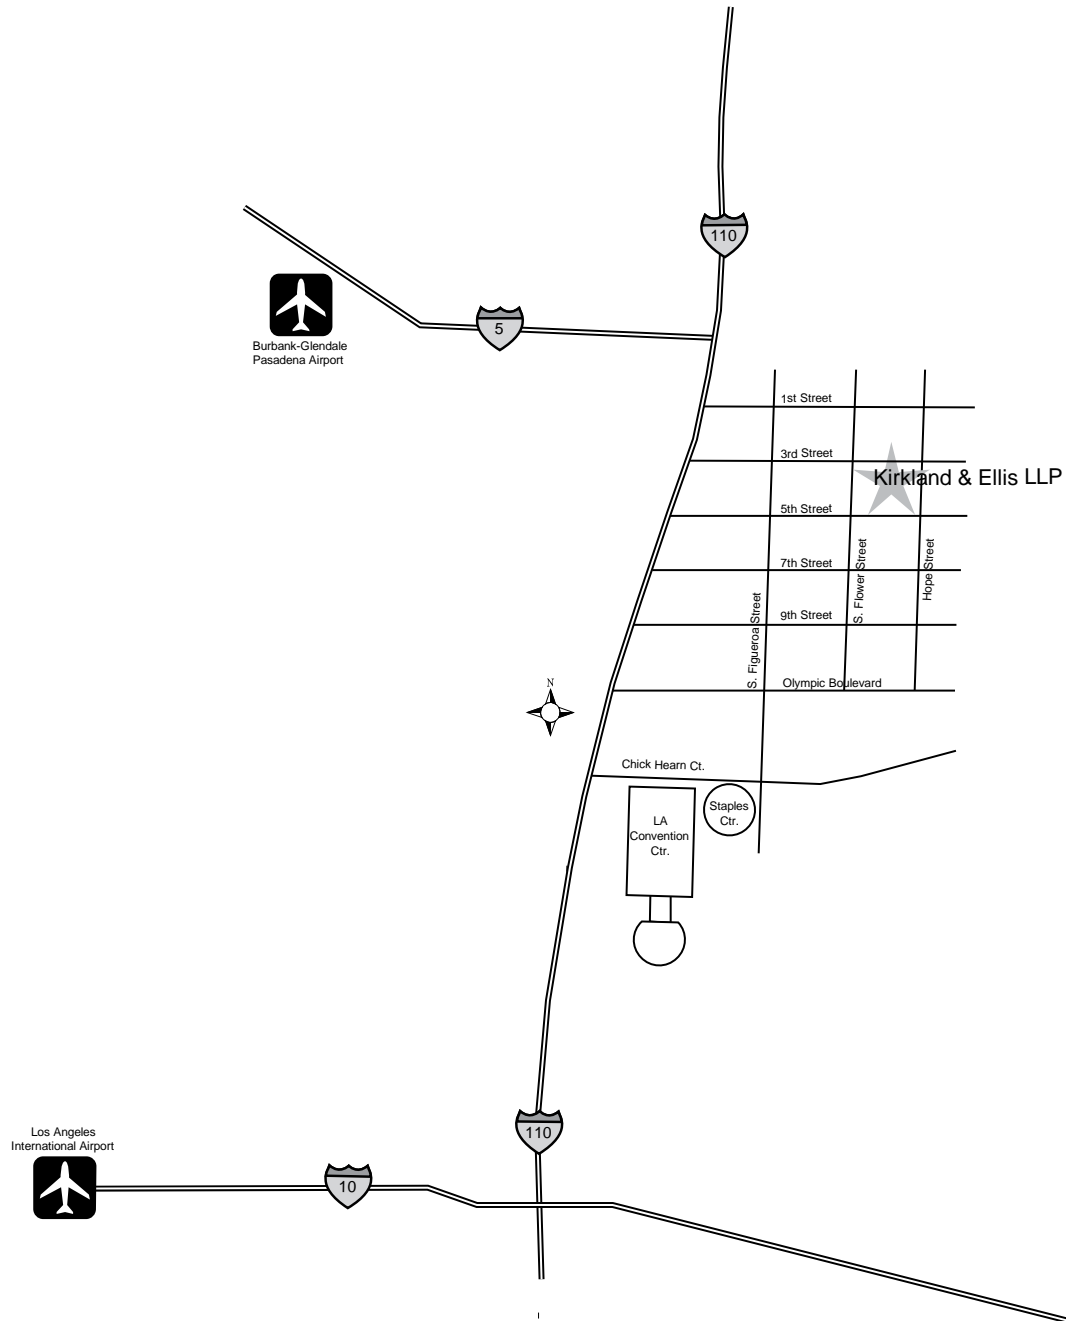

## **From LAX Airport**

Start out going east on World Way/Center Way  
Merge onto S Sepulveda Blvd/CA-1 S toward I-105  
Take the Imperial Hwy West/I-105 E ramp toward Imperial Terminal  
Merge onto I-105 E toward Norwalk  
Merge onto I-110 N toward Los Angeles  
I-110 N becomes Ca-110 N  
Take the 4th St/3rd St exit, Exit 22B  
Take the 4th St/3rd St ramp  
Take the 4th St exit, Exit 23B  
Turn Slight Left onto W 4th St  
Take the Hope St ramp  
Stay Straight to go onto W 4th St  
Turn Left onto S Hope St  
333 S Hope St is on the Left

## **South From From San Diego**

Take the I-5 N toward Los Angeles  
Take the exit onto I-405 N toward Sacramento  
Take the Santa Monica Fwy exit  
Keep right at the fork to continue toward I-10 E/Santa Monica Fwy and merge onto I-10 E/Santa Monica Fwy  
Take the State 110 N exit on the left toward Pasadena  
Merge onto I-110 N  
Take the 6th St/9th St exit toward Downtown/Convention Center  
Follow signs for 4th St and merge onto W 4th St  
Take the exit toward Hope St  
Turn left at S Hope St

## **East From San Bernardino**

Take the I-215 S via the ramp to Riverside/Barstow  
Take the exit onto I-10 W toward Los Angeles  
Continue onto San Bernardino Fwy  
Merge onto US-101 N  
Take exit 3 for I-110 S/Harbor Fwy toward San Pedro  
Merge onto I-110 S  
Exit onto W 4th St toward Downtown  
Take the exit toward Hope St  
Turn left at S Hope St

## **North From Santa Clarita**

Take I-5 S via the ramp to Los Angeles  
Take the State 170 S/Hollywood exit  
Merge onto CA-170 S  
Merge onto US-101 S  
Take exit 3 for Temple St  
Merge onto N Hope St  
Turn left at Hope St  
Turn right at S Hope St