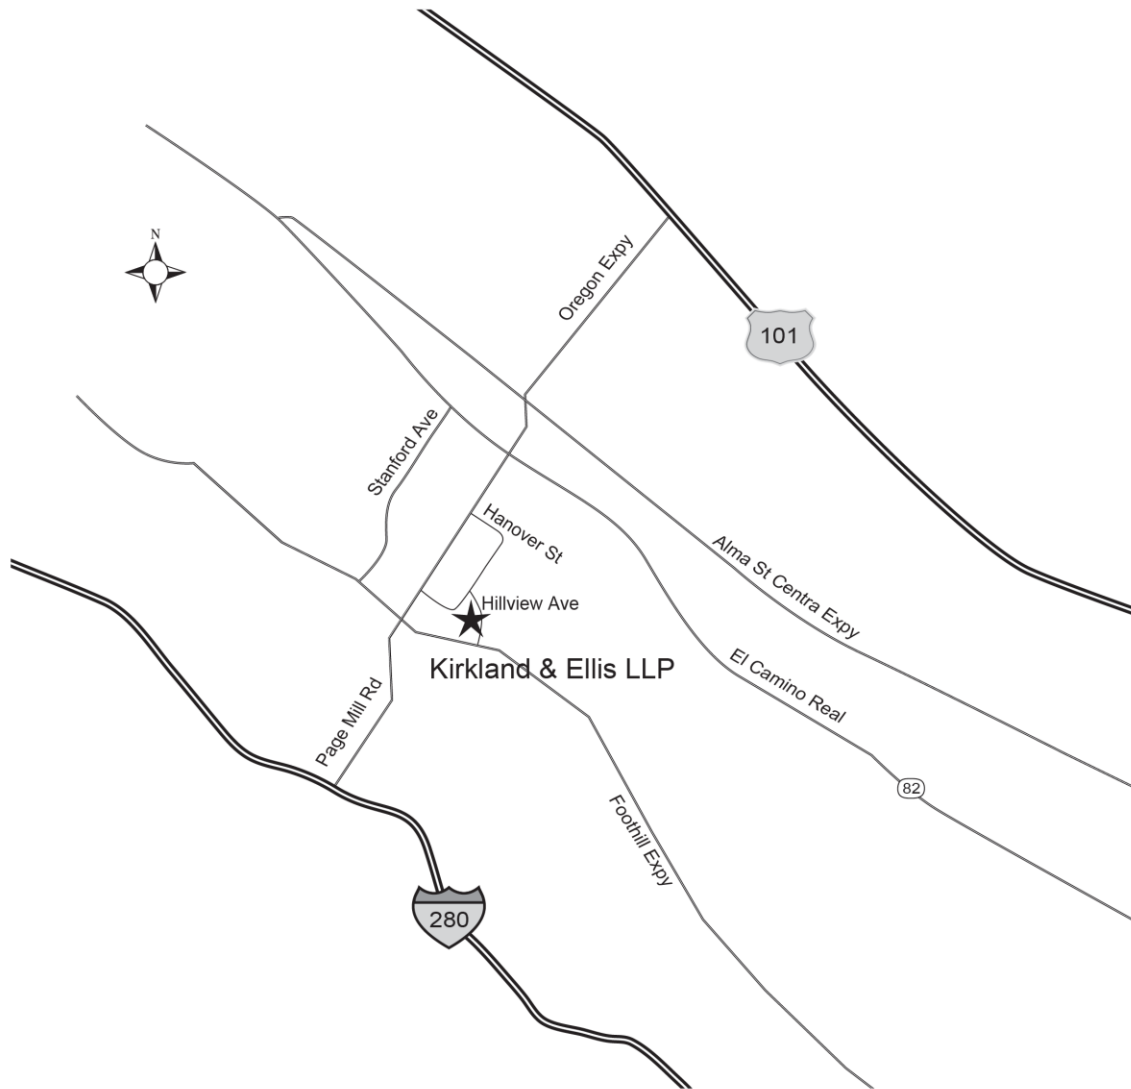

Palo Alto Office
Kirkland & Ellis LLP
3330 Hillview Avenue
Palo Alto, CA 94304

Telephone: (650) 859-7000
Fax: (650) 859-7500
www.kirkland.com