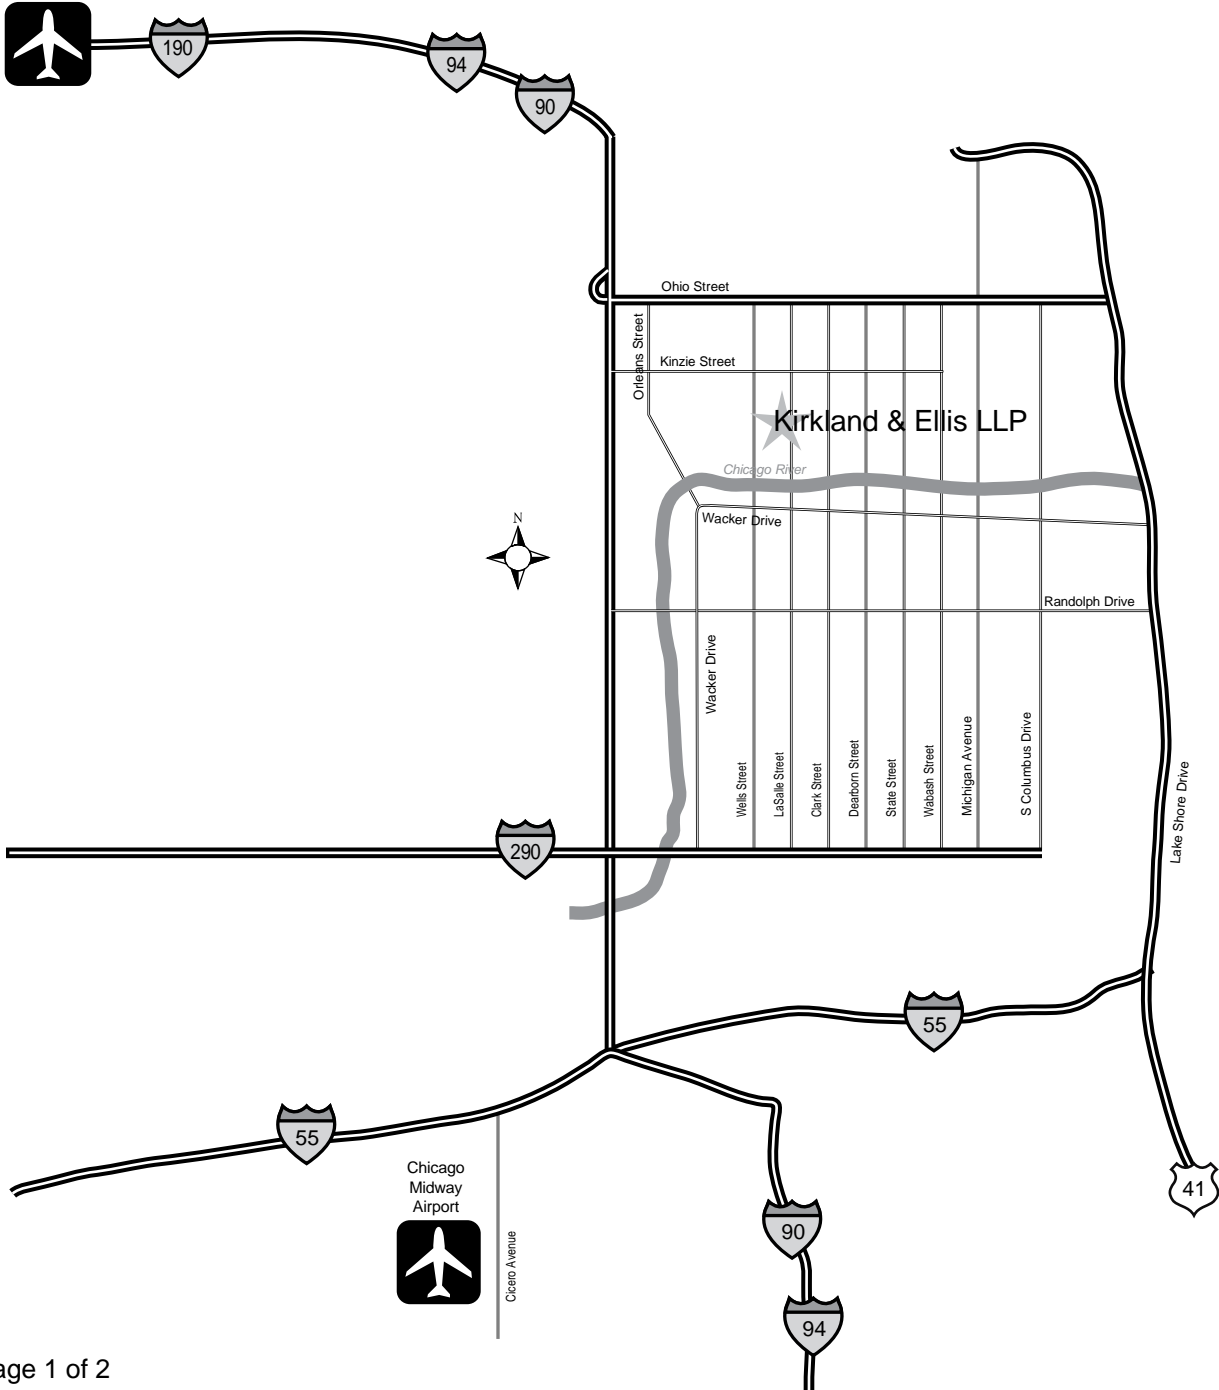

Chicago Office
300 North LaSalle
Chicago, Illinois 60654

Telephone: (312) 862-2000
Fax: (312) 862-2200
www.kirkland.com

Chicago O'Hare
International Airport

From Chicago Midway Airport

Start out going north on Cicero Ave./IL-50 S.
Merge onto I-55 North/Stevenson Expressway North.
Merge onto I-90 West/I-94 West via exit 292A.
Take the East Washington Blvd. exit, exit 51C.
Turn right onto West Washington Blvd.
West Washington Blvd. becomes West Washington St.
Turn left onto North Wacker Dr./North Upper Wacker Dr. Continue to follow North Wacker Dr.
Turn left onto North LaSalle.
End at 300 North La Salle.

From Midway Airport Via the “L”

Follow the signs to CTA trains to the city (Orange Line).
Exit at the Clark/Lake station.
Walk north (across the river) on LaSalle.
300 North LaSalle. is located just across the bridge on the north side of the river.

From Chicago O’Hare International Airport

Merge onto I-190 East.
I-190 East becomes I-90 East/Kennedy Expressway East.
Take exit 50B toward East Ohio St.
Stay straight to go onto West Ohio St.
Turn right onto North LaSalle.
End at 300 North La Salle.

From O’Hare Airport Via the “L”

Follow the signs to CTA trains to the city (Blue Line)
Exit at the Clark/Lake station.
Walk north (across the river) on LaSalle.
300 North LaSalle. is located just across the bridge on the north side of the river.